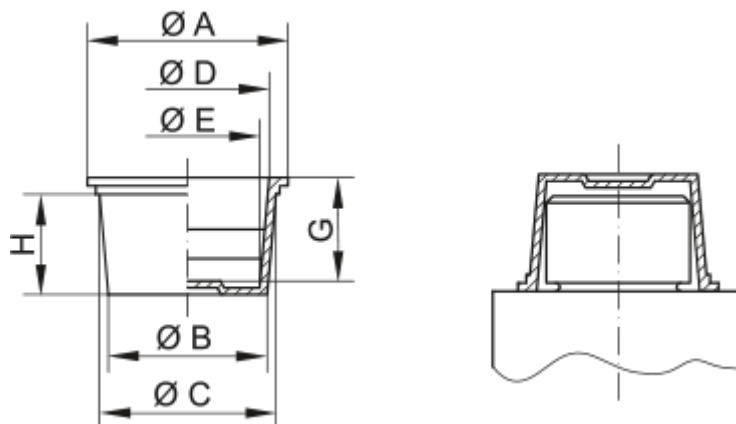

Article number: 59GPN610U27

Description: KLEE Universal plugs GPN 610 U - (\varnothing 31,4-35,1/ \varnothing 33,4-29,7)

Measures

A = 38

B = 31.4

C = 35.1

D = 33.4

E = 29.7

G = 21

H = 21